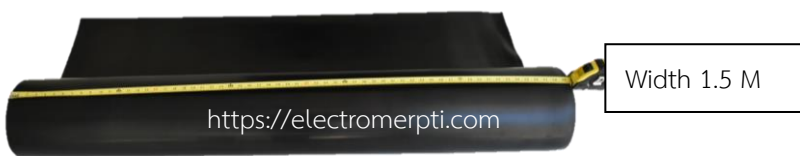

ท่านสามารถสอบถามสั่งซื้อสินค้าเพิ่มเติมได้ที่

Tel: 0 2482 7051 MB : 09 8289 8676

LINE@ @ptirubber Technical Engineer MB : 08 6307 7319

Email: pti_sale1@hotmail.com / pti_sale3@hotmail.com

ptiproduct@hotmail.com

Website <https://electromerpti.com>